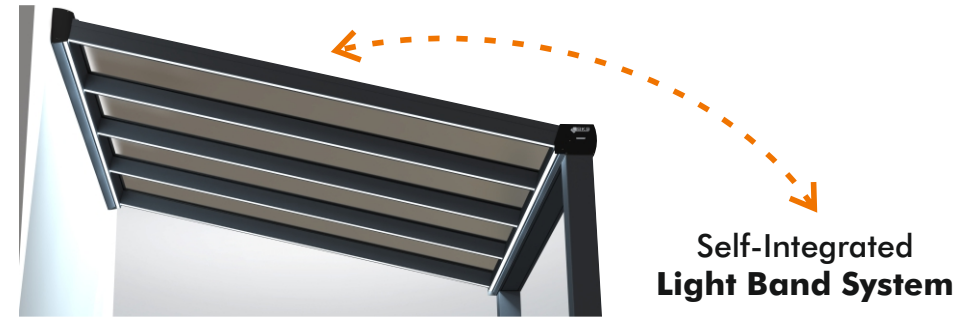

It Compresses The Glass And Provides High Insulation Without The Need for Screwing Thanks To the Serrated Grip And Cover

100% Waterproofing Thanks To Special Dropper Design

System Assembly Under The Roof Without Piercing Groove Profile

Special Design Of BKS

Stainless And Plastic Options Thanks To Gutter Strainers, Rain Gutters And Drain Pipes Do Not Clog

Thanks to Adjustable Roof Angle Adjustment Profile Roof Gutter Profile and Wall Fixing Profile Provides 0-22 Degree Angle

Thanks To The Covered Column Profile And Plastic Pipe Silently Discharges The Water Accumulating In The Gutters

High Waterproofing By Groove And Special Caps

	Without Support Plate
	Max. Depth: 5 mt.
	Max. Width: ∞
	Note: A foot profile will be added every 4 meters.
	With Support Plate
	Max. Depth: 6mt.
	Max. Width: ∞
	Note: A foot profile will be added every 3 meters.