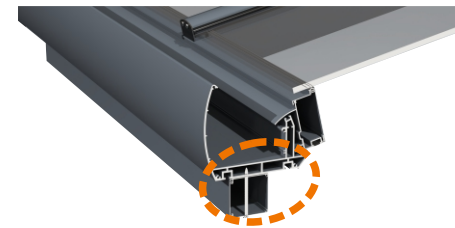

www.bkscambalkon.com

BKS GLASS ROOF (VERANDA) SYSTEMS

BKS GLASS ROOF (VERANDA) SYSTEMS

System Manufacturing And Installation Easier Thanks To BKS Glass Roof Accessory Set

0-30mm Glass, Polycarbonate And So Forth Are Suitable

It Compresses The Glass And Provides High Insulation Without The Need for Screwing Thanks To the Serrated Grip And Cover

100% Waterproofing Thanks To Special Dropper Design

System Assembly Under The Roof Without Piercing Groove Profile

Special Design Of BKS

Stainless And Plastic Options Thanks To Gutter Strainers, Rain Gutters And Drain Pipes Do Not Clog

Thanks to Adjustable Roof Angle Adjustment Profile Roof Gutter Profile and Wall Fixing Profile Provides 0-22 Degree Angle

Thanks To The Covered Column Profile And Plastic Pipe Silently Discharges The Water Accumulating In The Gutters

High Waterproofing By Groove And Special Caps

	Without Support Plate
	Max. Depth: 5 mt.
	Max. Width: ∞
	Note: A foot profile will be added every 4 meters.
	With Support Plate
	Max. Depth: 6mt.
	Max. Width: ∞
	Note: A foot profile will be added every 3 meters.