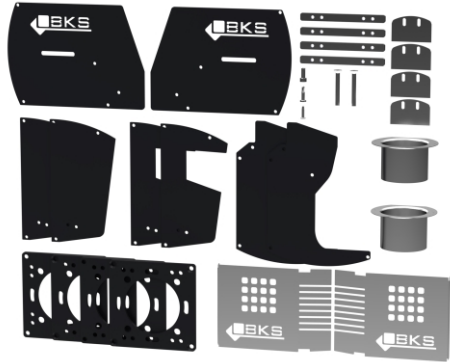

www.bkscambalkon.com

BKS GLASS ROOF (VERANDA) SYSTEMS

BKS GLASS ROOF (VERANDA) SYSTEMS

System Manufacturing And Installation Easier Thanks To BKS Glass Roof Accessory Set

0-30mm Glass, Polycarbonate And So Forth Are Suitable

It Compresses The Glass And Provides High Insulation Without The Need for Screwing Thanks To the Serrated Grip And Cover

100% Waterproofing Thanks To Special Dropper Design

System Assembly Under The Roof Without Piercing Groove Profile

Special Design Of BKS

Stainless And Plastic Options Thanks To Gutter Strainers, Rain Gutters And Drain Pipes Do Not Clog

Thanks to Adjustable Roof Angle Adjustment Profile Roof Gutter Profile and Wall Fixing Profile Provides 0-22 Degree Angle

Thanks To The Covered Column Profile And Plastic Pipe Silently Discharges The Water Accumulating In The Gutters

High Waterproofing By Groove And Special Caps

	Without Support Plate
	Max. Depth: 5 mt.
	Max. Width: ∞
	Note: A foot profile will be added every 4 meters.
	With Support Plate
	Max. Depth: 6mt.
	Max. Width: ∞
	Note: A foot profile will be added every 3 meters.