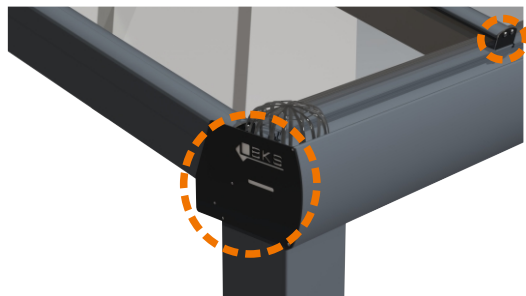

www.bkscambalkon.com

BKS GLASS ROOF (VERANDA) SYSTEMS

BKS GLASS ROOF (VERANDA) SYSTEMS

System Manufacturing And Installation Easier Thanks To BKS Glass Roof Accessory Set

0-30mm Glass, Polycarbonate And So Forth Are Suitable

It Compresses The Glass And Provides High Insulation Without The Need for Screwing Thanks To the Serrated Grip And Cover

100% Waterproofing Thanks To Special Dropper Design

System Assembly Under The Roof Without Piercing Groove Profile

Special Design Of BKS

Stainless And Plastic Options Thanks To Gutter Strainers, Rain Gutters And Drain Pipes Do Not Clog

Thanks to Adjustable Roof Angle Adjustment Profile Roof Gutter Profile and Wall Fixing Profile Provides 0-22 Degree Angle

Thanks To The Covered Column Profile And Plastic Pipe Silently Discharges The Water Accumulating In The Gutters

High Waterproofing By Groove And Special Caps

	Without Support Plate
	Max. Depth: 5 mt.
	Max. Width: ∞
	Note: A foot profile will be added every 4 meters.
	With Support Plate
	Max. Depth: 6mt.
	Max. Width: ∞
	Note: A foot profile will be added every 3 meters.