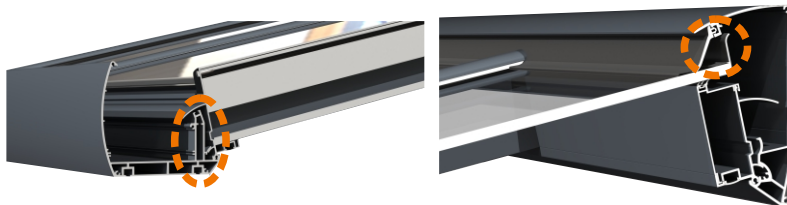

www.bkscambalkon.com

BKS GLASS ROOF (VERANDA) SYSTEMS

BKS GLASS ROOF (VERANDA) SYSTEMS

System Manufacturing And Installation Easier Thanks To BKS Glass Roof Accessory Set

0-30mm Glass, Polycarbonate And So Forth Are Suitable

It Compresses The Glass And Provides High Insulation Without The Need for Screwing Thanks To the Serrated Grip And Cover

100% Waterproofing Thanks To Special Dropper Design

System Assembly Under The Roof Without Piercing Groove Profile

Special Design Of BKS

Stainless And Plastic Options Thanks To Gutter Strainers, Rain Gutters And Drain Pipes Do Not Clog

Thanks to Adjustable Roof Angle Adjustment Profile Roof Gutter Profile and Wall Fixing Profile Provides 0-22 Degree Angle

Thanks To The Covered Column Profile And Plastic Pipe Silently Discharges The Water Accumulating In The Gutters

High Waterproofing By Groove And Special Caps

	Without Support Plate
	Max. Depth: 5 mt.
	Max. Width: ∞
	Note: A foot profile will be added every 4 meters.
	With Support Plate
	Max. Depth: 6mt.
	Max. Width: ∞
	Note: A foot profile will be added every 3 meters.