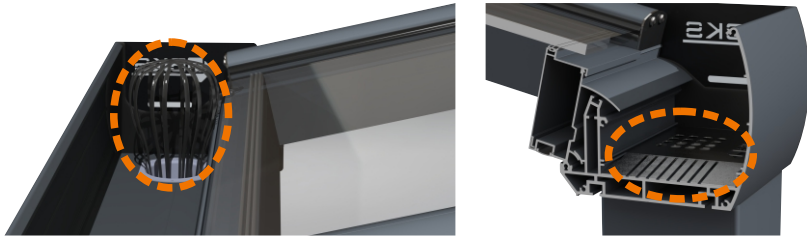

www.bkscambalkon.com

BKS GLASS ROOF (VERANDA) SYSTEMS

BKS GLASS ROOF (VERANDA) SYSTEMS

System Manufacturing And Installation Easier Thanks To BKS Glass Roof Accessory Set

0-30mm Glass, Polycarbonate And So Forth Are Suitable

It Compresses The Glass And Provides High Insulation Without The Need for Screwing Thanks To the Serrated Grip And Cover

100% Waterproofing Thanks To Special Dropper Design

System Assembly Under The Roof Without Piercing Groove Profile

Special Design Of BKS

Stainless And Plastic Options Thanks To Gutter Strainers, Rain Gutters And Drain Pipes Do Not Clog

Thanks to Adjustable Roof Angle Adjustment Profile Roof Gutter Profile and Wall Fixing Profile Provides 0-22 Degree Angle

Thanks To The Covered Column Profile And Plastic Pipe Silently Discharges The Water Accumulating In The Gutters

High Waterproofing By Groove And Special Caps

	Without Support Plate
	Max. Depth: 5 mt.
	Max. Width: ∞
	Note: A foot profile will be added every 4 meters.
	With Support Plate
	Max. Depth: 6mt.
	Max. Width: ∞
	Note: A foot profile will be added every 3 meters.