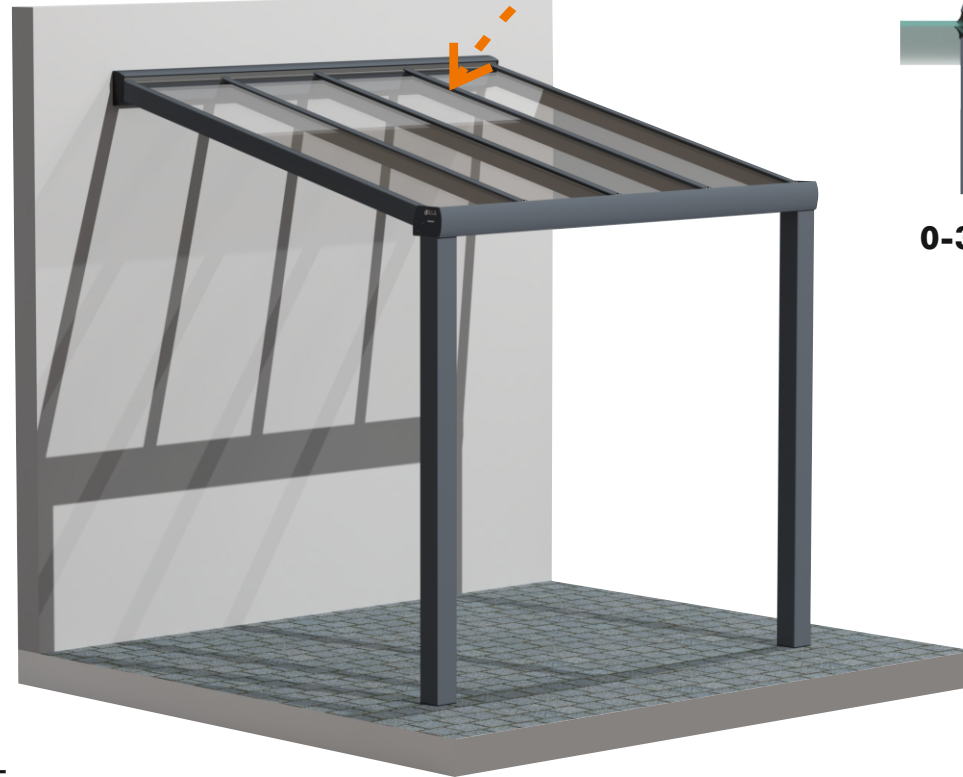

www.bkscambalkon.com

BKS GLASS ROOF (VERANDA) SYSTEMS

BKS GLASS ROOF (VERANDA) SYSTEMS

System Manufacturing And Installation Easier Thanks To BKS Glass Roof Accessory Set

0-30mm Glass, Polycarbonate And So Forth Are Suitable

It Compresses The Glass And Provides High Insulation Without The Need for Screwing Thanks To the Serrated Grip And Cover

100% Waterproofing Thanks To Special Dropper Design

System Assembly Under The Roof Without Piercing Groove Profile

Special Design Of BKS

Stainless And Plastic Options Thanks To Gutter Strainers, Rain Gutters And Drain Pipes Do Not Clog

Thanks to Adjustable Roof Angle Adjustment Profile Roof Gutter Profile and Wall Fixing Profile Provides 0-22 Degree Angle

Thanks To The Covered Column Profile And Plastic Pipe Silently Discharges The Water Accumulating In The Gutters

High Waterproofing By Groove And Special Caps

	Without Support Plate
	Max. Depth: 5 mt.
	Max. Width: ∞
	Note: A foot profile will be added every 4 meters.
	With Support Plate
	Max. Depth: 6mt.
	Max. Width: ∞
	Note: A foot profile will be added every 3 meters.